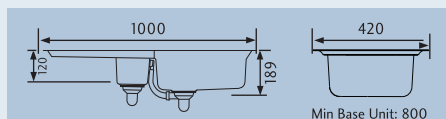

KEYHOLE KY10001_/_

- Specification:**
- Overall Size: 1000 x 520
 - Main Bowl Size: 420ø
 - Reversible
 - Finish: Micro-Sheen™ with ground edge finish
 - Waste Kit: Included

KEYHOLE KY10002_/_

- Specification:**
- Overall Size: 1000 x 520
 - Main Bowl Size: 420ø
 - Second Bowl Size: 156 x 300
 - Reversible
 - Finish: Micro-Sheen™ with ground edge finish
 - Waste Kit: Included