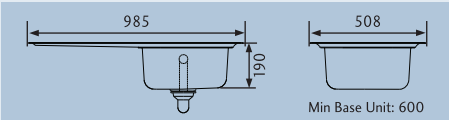

Tap Shown Above:

TAE1CM/ - Chrome Finish

OAKLAND OL9851_/_

Specification:

- Overall Size: 985 x 508
- Main Bowl Size: 450 x 420
- Handed
- Finish: Micro-Sheen™ with ground edge finish
- Waste Kit: Included