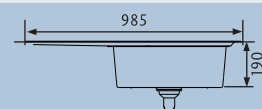

ARLINGTON AR9851_/_

- Specification:**
- Overall Size: 985 x 508
 - Main Bowl Size: 450 x 420
 - Handed
 - Finish: Micro-Sheen™ with ground edge finish
 - Waste Kit: Included

Min Base Unit: 600

ARLINGTON AR9852_/_