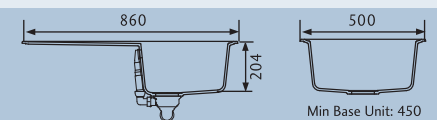

AMETHYST AME1052/