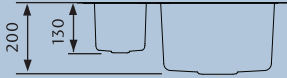

Specification:

- Overall Size: 550 x 430
- Main Bowl Size: 310 x 370
- Second Bowl Size: 152 x 370
- Right Hand Only
- Finish: Igneous
- Waste Kit: Included

Min Base Unit: 600

Colours

Available in three attractive colours.

ASH

CRYSTAL
WHITE

STONE

Paragon Available as 1.5 bowl

Go under-mounted for a sleek, seamless worksurface and enjoy all the advantages of a durable 1.5 bowl sink with deep granite bowls. Boasting a modern geometric design, our Paragon sink is the ideal match for composite worksurfaces and fits neatly within a standard 60cm-wide cabinet.