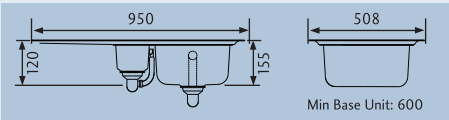

Specification:

- Overall Size: 950 x 508
- Main Bowl Size: 360 x 424
- Second Bowl Size: 156 x 342
- Reversible
- Finish: Micro-Sheen™ with ground edge finish
- Waste Kit: Included