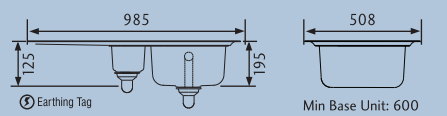

KA04 Worktop saver
- Glass

KA05 Strainer Bowl
- Stainless steel

Tap Shown Above:

TQC1 CM/ -
Chrome Finish

LUNAR LU9852/

- Specification:**
- Overall Size: 985 x 508
 - Main Bowl Size: 345 x 430
 - Second Bowl Size: 160 x 430
 - Reversible
 - Finish: Neostone or Metallix
 - Waste Kit: Included