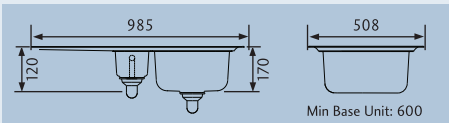

Specification:

- Overall Size: 985 x 508
- Main Bowl Size: 360 x 424
- Second Bowl Size: 156 x 342
- Handed
- Finish: Micro-Sheen™ with ground edge finish
- Waste Kit: Included