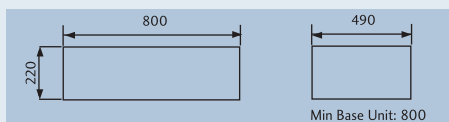

DOUBLE BOWL BELFAST CDB800WH/

- Specification:**
- Overall Size: 800 x 490
 - Main Bowl Size: 360 x 455
 - Second Bowl Size: 360 x 455
 - Finish: Fire-Clay Ceramic
 - Waste Kit: WKIT03/*

Accessories Available (to buy your accessories visit www.rangemastersinks.co.uk):