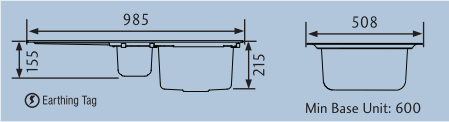

Extremely tough & scratch proof

Made from up to 80% quartz, thus creating a durable product that will stand the test of time.

CUBIX GEMINI CGE9852/

- Specification:**
- Overall Size: 985 x 508
 - Main Bowl Size: 334 x 414
 - Second Bowl Size: 154 x 344
 - Handed
 - Finish: Neostone or Metallix drainer
 - Waste Kit: Included