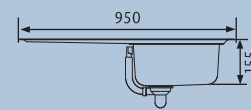

Min Base Unit: 600