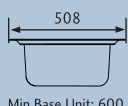

BALTIMORE COMPACT BL8001/

- Specification:**
- Overall Size: 800 x 508
 - Main Bowl Size: 340 x 424
 - Reversible
 - Finish: Micro-Sheen™ with ground edge finish
 - Waste Kit: Included

BALTIMORE BL9501/

- Specification:**
- Overall Size: 950 x 508
 - Main Bowl Size: 420 x 400
 - Reversible
 - Finish: Micro-Sheen™ with ground edge finish
 - Waste Kit: Included

BALTIMORE BL9502/

- Specification:**
- Overall Size: 950 x 508
 - Main Bowl Size: 340 x 410
 - Second Bowl Size: 175 x 320
 - Reversible
 - Finish: Micro-Sheen™ with ground edge finish
 - Waste Kit: Included