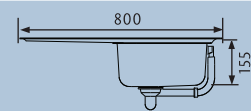

Min Base Unit: 450