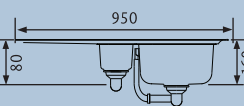

BALTIMORE COMPACT BL8001/

- Specification:**
- Overall Size: 800 x 508
 - Main Bowl Size: 340 x 424
 - Reversible
 - Finish: Micro-Sheen™ with ground edge finish
 - Waste Kit: Included

BALTIMORE BL9501/

- Specification:**
- Overall Size: 950 x 508
 - Main Bowl Size: 420 x 400
 - Reversible
 - Finish: Micro-Sheen™ with ground edge finish
 - Waste Kit: Included

BALTIMORE BL9502/

- Specification:**
- Overall Size: 950 x 508
 - Main Bowl Size: 340 x 410
 - Second Bowl Size: 175 x 320
 - Reversible
 - Finish: Micro-Sheen™ with ground edge finish
 - Waste Kit: Included