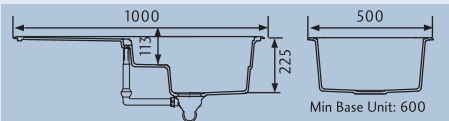

MAGMA MAG1052/