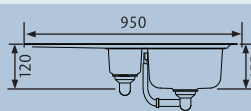

Specification:

- Overall Size: 950 x 508
- Main Bowl Size: 360 x 424
- Reversible
- Finish: Micro-Sheen™ with ground edge finish
- Waste Kit: Included

Min Base Unit: 600

MICHIGAN MG9502/

Specification:

- Overall Size: 950 x 508
- Main Bowl Size: 360 x 424
- Second Bowl Size: 151 x 300
- Reversible
- Finish: Micro-Sheen™ with ground edge finish
- Waste Kit: Included