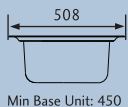

BALTIMORE COMPACT BL8001/

- Specification:**
- Overall Size: 800 x 508
 - Main Bowl Size: 340 x 424
 - Reversible
 - Finish: Micro-Sheen™ with ground edge finish
 - Waste Kit: Included

BALTIMORE BL9501/