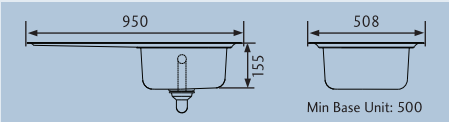

Tap Shown Above:

TVO1 CM/ - Chrome Finish

GLENDALE GL9501/

Specification:

- Overall Size: 950 x 508
- Main Bowl Size: 360 x 424
- Reversible
- Finish: Micro-Sheen™ with ground edge finish
- Waste Kit: Included