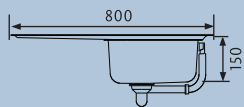

BALTIMORE COMPACT BL8001/

- Specification:**
- Overall Size: 800 x 508
 - Main Bowl Size: 340 x 424
 - Reversible
 - Finish: Micro-Sheen™ with ground edge finish
 - Waste Kit: Included

BALTIMORE BL9501/