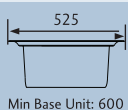

SENATOR SN9951_/_

- Specification:**
- Overall Size: 990 x 525
 - Main Bowl Size: 500 x 400
 - Handed
 - Finish: Brushed
 - Waste Kit: Included

Min Base Unit: 600

SENATOR SN9952_/_

- Specification:**
- Overall Size: 990 x 525
 - Main Bowl Size: 340 x 400
 - Second Bowl Size: 180 x 400
 - Handed
 - Finish: Brushed
 - Waste Kit: Included