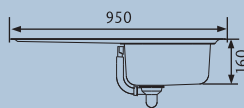

BALTIMORE COMPACT BL8001/

- Specification:**
- Overall Size: 800 x 508
 - Main Bowl Size: 340 x 424
 - Reversible
 - Finish: Micro-Sheen™ with ground edge finish
 - Waste Kit: Included

BALTIMORE BL9501/

- Specification:**
- Overall Size: 950 x 508
 - Main Bowl Size: 420 x 400
 - Reversible
 - Finish: Micro-Sheen™ with ground edge finish
 - Waste Kit: Included

BALTIMORE BL9502/

- Specification:**
- Overall Size: 950 x 508
 - Main Bowl Size: 340 x 410
 - Second Bowl Size: 175 x 320
 - Reversible
 - Finish: Micro-Sheen™ with ground edge finish
 - Waste Kit: Included