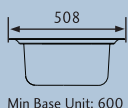

BALTIMORE COMPACT BL8001/

- Specification:**
- Overall Size: 800 x 508
 - Main Bowl Size: 340 x 424
 - Reversible
 - Finish: Micro-Sheen™ with ground edge finish
 - Waste Kit: Included

BALTIMORE BL9501/

- Specification:**
- Overall Size: 950 x 508
 - Main Bowl Size: 420 x 400
 - Reversible
 - Finish: Micro-Sheen™ with ground edge finish
 - Waste Kit: Included

BALTIMORE BL9502/

- Specification:**
- Overall Size: 950 x 508
 - Main Bowl Size: 340 x 410
 - Second Bowl Size: 175 x 320
 - Reversible
 - Finish: Micro-Sheen™ with ground edge finish
 - Waste Kit: Included