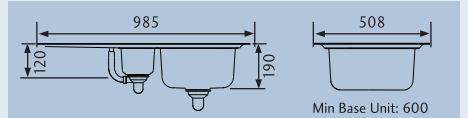

Chicago

 Available as 1.5 bowl

Chicago is a stylish stainless steel sink with an attractive curvaceous drainer pattern. Manufactured from high grade 18/10 stainless steel with an attractive soft brushed Micro-Sheen™ finish, the Chicago consists of a large main bowl with a versatile half bowl, and useful additional waste feature in the draining area.

CHICAGO CG9852_/_

Specification:

- Overall Size: 985 x 508
- Main Bowl Size: 350 x 420
- Second Bowl Size: 156 x 342
- Handed
- Finish: Micro-Sheen™ with ground edge finish
- Waste Kit: Included

Accessories Available (to buy your accessories visit www.rangemastersinks.co.uk):