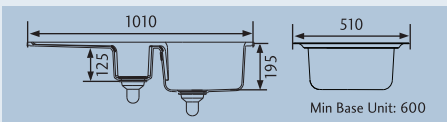

PORTLAND CPL10101 WH/

Specification:

- Overall Size: 1010 x 510
- Main Bowl Size: 460 x 405
- Reversible**
- Finish: Fire-Clay Ceramic
- Waste Kit: WKIT15/*

PORTLAND CPL10102WH/

Specification:

- Overall Size: 1010 x 510
- Main Bowl Size: 350 x 410
- Second Bowl Size: 135 x 257
- Reversible
- Finish: Fire-Clay Ceramic
- Waste Kit: WKIT04/**

Portland

Available as single & 1.5 bowl

Designed to sit elegantly within a variety of kitchen schemes, the charming Portland fire-clay ceramic sink bears a smooth, high gloss finish, being both easy to clean and extremely durable. A choice of single bowl or 1.5 bowl variants offers flexibility to suit your everyday use.

Accessories Available (to buy your accessories visit www.rangemastersinks.co.uk):

Tap Shown Above:

*Waste kits are available in either brass or chrome effect and must be ordered separately.

**Left handed overflow is positioned on the back of the sink, Right handed overflow is positioned on the front of the sink.