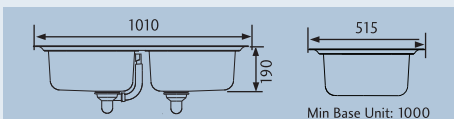

MANHATTAN MN10101_/_

1. **Specification:**
2. Overall Size: 1010 x 515
   - Main Bowl Size: 400 x 420
   - Handed
   - Finish: Micro-Sheen™ with ground edge finish
   - Waste Kit: Included

MANHATTAN MN10102_/_

1. **Specification:**
2. Overall Size: 1010 x 515
   - Main Bowl Size: 350 x 420
   - Second Bowl Size: 156 x 342
   - Handed
   - Finish: Micro-Sheen™ with ground edge finish
   - Waste Kit: Included

MANHATTAN MN10105_/_

1. **Specification:**
2. Overall Size: 1010 x 515
   - Main Bowl Size: 400 x 420
   - Second Bowl Size: 400 x 420
   - Finish: Micro-Sheen™ with ground edge finish
   - Waste Kit: Included

Manhattan

Available as single, 1.5 & double bowl

The Manhattan combines fantastic good looks with universal appeal. Designed to perfectly complement any kitchen scheme, this stainless steel sink is slightly larger than our other inset sinks. It is immensely practical and hard-working, with a recessed drainer preventing water spillage and low profile edges providing a flush, hygienic appearance.

Accessories Available (to buy your accessories visit www.rangemastersinks.co.uk):

Tap Shown Above:

Keyhole

Available as single & 1.5 bowl

Modern, innovative and beautifully understated, the Keyhole is a truly unique concept in sink design – an example of form and function in perfect harmony. Its large, round bowl is ideal for rinsing large pans and woks, while a deep, recessed drainer provides useful additional space for food preparation. The recess also ensures no water spillage when you're draining larger items.

KEYHOLE KY10001_/_

1. **Specification:**
2. Overall Size: 1000 x 520
   - Main Bowl Size: 420ø
   - Reversible
   - Finish: Micro-Sheen™ with ground edge finish
   - Waste Kit: Included

KEYHOLE KY10002_/_