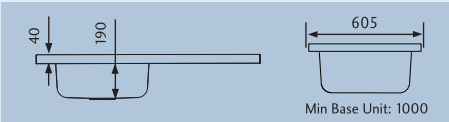

- Specification:**
- Overall Size: 985 x 508
 - Main Bowl Size: 340 x 420
 - Second Bowl Size: 160 x 350
 - Handed
 - Finish: Micro-Sheen™ with ground edge finish
 - Waste Kit: Included

Min Base Unit: 600

MEZZO MZ10001_/_

Specification:

- Overall Size: 1000 x 605
- Main Bowl Size: 420 x 400
- Handed
- Finish: Micro-Sheen™
- Waste Kit: Included

MEZZO MZ10002_/_

Specification:

- Overall Size: 1000 x 605
- Main Bowl Size: 420 x 400
- Second Bowl Size: 342 x 156
- Handed
- Finish: Micro-Sheen™
- Waste Kit: Included