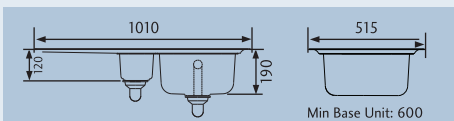

CHICAGO CG9852_/_

Specification:

- Overall Size: 985 x 508
- Main Bowl Size: 350 x 420
- Second Bowl Size: 156 x 342
- Handed
- Finish: Micro-Sheen™ with ground edge finish
- Waste Kit: Included

Accessories Available (to buy your accessories visit www.rangemastersinks.co.uk):

KA12 Draining Basket
- Stainless steel

KA10 Chopping Board
- Bamboo

KA28 Strainer Bowl
- Stainless steel

Tap Shown Above:

TAD3CM/ -
Chrome Finish

MANHATTAN MN10101_/_

- Specification:**
- Overall Size: 1010 x 515
 - Main Bowl Size: 400 x 420
 - Handed
 - Finish: Micro-Sheen™ with ground edge finish
 - Waste Kit: Included

MANHATTAN MN10102_/_

- Specification:**
- Overall Size: 1010 x 515
 - Main Bowl Size: 350 x 420
 - Second Bowl Size: 156 x 342
 - Handed
 - Finish: Micro-Sheen™ with ground edge finish
 - Waste Kit: Included