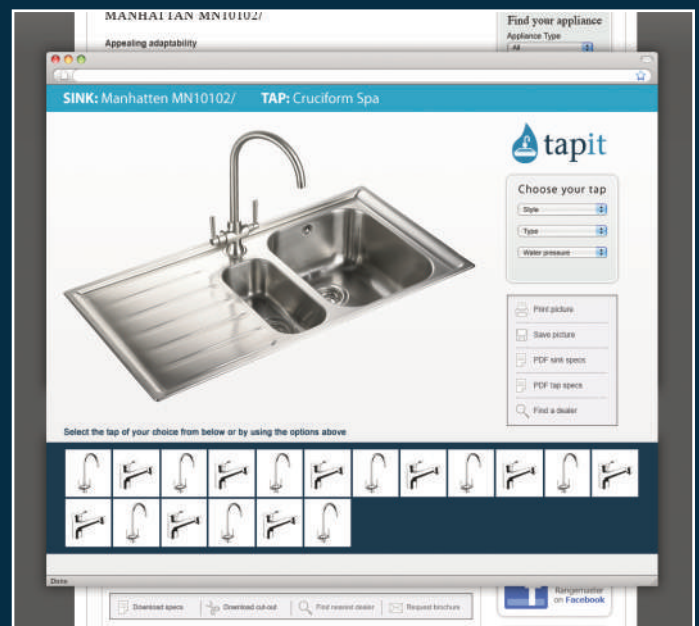

Rangemaster Quality

Our sink and tap collection is renowned for its durable build and high quality. We're proud to say that the majority of our sinks are made in the UK at our factory in Long Eaton. All of our sinks have a stylish appearance and inner strength resulting from advanced manufacturing techniques. Thanks to our exceptional standards we can offer a 5 year warranty on all of our taps and up to 25 years on many of our sinks.

Sink Accessories

To further your level of personal choice, we have developed an extensive collection of accessories to complement your sink and surround. From draining baskets to food preparation boards, accessories can be bought online or from your local Rangemaster sink stockist.

www.rangemastersinks.co.uk

Tap-it is an online tool from Rangemaster that enables you to choose different combinations of sinks and taps and visualise exactly how they would look when placed together. Tap-it allows you to 'mix and match' products from the Rangemaster sink and tap collection at the click of a button, until you find the perfect match for your kitchen.

www.rangemastersinks.co.uk