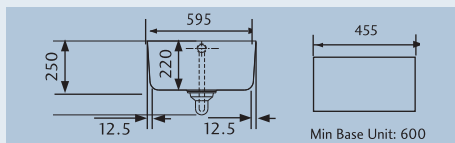

**Left handed overflow is positioned on the back of the sink, Right handed overflow is positioned on the front of the sink.

CLASSIC BELFAST CCBL595WH/

- Specification:**
- Overall Size: 595 x 455
 - Bowl Size: 535 x 395
 - Reversible
 - Finish: Fire-Clay Ceramic
 - Waste Kit: WKIT13/*