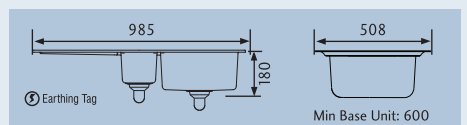

CUBIX CX9852/

- Specification:**
- Overall Size: 985 x 508
 - Main Bowl Size: 347 x 397
 - Second Bowl Size: 156 x 320
 - Reversible
 - Finish: Neostone or Metallix
 - Waste Kit: Included

Colours:

NEOSTONE