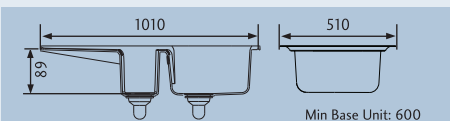

NEVADA CNV1_/_

1. **Specification:**
2. Overall Size: 1010 x 510
   - Main Bowl Size: 470 x 340
   - Reversible
   - Finish: Fire-Clay Ceramic
   - Waste Kit: WKIT15/*

NEVADA CNV2_/_

1. **Specification:**
2. Overall Size: 1010 x 510
   - Main Bowl Size: 350 x 340
   - Second Bowl Size: 140 x 340
   - Reversible
   - Finish: Fire-Clay Ceramic
   - Waste Kit: WKIT22/*

Nevada

Available as single & 1.5 bowl in white or black

The Nevada collection offers a unique blend of ceramic durability and ultra contemporary styling. Made from high quality fire-clay and glazed to a rich silky lustre, the Nevada is a joy to live with. With sleek bowls and a deep recessed drainer the sink is easy to clean and extremely hard wearing. Available in single bowl and 1.5 bowl configurations, the Nevada is available in contrasting black or white.

Accessories Available (to buy your accessories visit www.rangemastersinks.co.uk):

Tap Shown Above:

Rustique Single Bowls

Rustique catches the morning light – and the eye. These ceramic single bowls are destined to become a firm favourite with their superior strength and high gloss finish. Offering a modern or farmhouse feel, these sinks are beautifully easy to clean and can be fitted as either an inset or undermount sink.

RUSTIQUE CRUB4825WH/

1. **Specification:**
2. Overall Size: 475 x 250
   - Main Bowl Size: 405 x 180
   - Waste Kit: WKIT15/*

Can be fitted as inset or undermount sinks

Min Base Unit: 300

RUSTIQUE CRUB4648WH/

1. **Specification:**
2. Overall Size: 475 x 450
   - Main Bowl Size: 405 x 380
   - Waste Kit: WKIT15/*

Can be fitted as inset or undermount sinks

Min Base Unit: 500

Accessories Available (to buy your accessories visit www.rangemastersinks.co.uk):

Tap Shown Above:

*Waste kits are available in either brass or chrome effect and must be ordered separately.