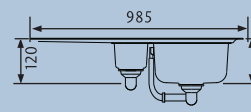

SEDONA SD9851/

Specification:

- Overall Size: 985 x 508
- Main Bowl Size: 400 x 420
- Reversible
- Finish: Micro-Sheen™ with ground edge finish
- Waste Kit: Included

Min Base Unit: 600

SEDONA SD9852/

Specification:

- Overall Size: 985 x 508
- Main Bowl Size: 350 x 508
- Second Bowl Size: 156 x 342
- Reversible
- Finish: Micro-Sheen™ with ground edge finish
- Waste Kit: Included

Min Base Unit: 600

Sedona

Available as single & 1.5 bowl

When practical design is more important than state-of-the-art styling, the 18/10 stainless steel Sedona is the ultimate choice for any kitchen scheme. With large 1.0 or 1.5 welded bowls, it comes with circular basket strainer wastes and our Micro-Sheen™ finish for a sparkling sink that's easy to clean.

Accessories Available (to buy your accessories visit www.rangemastersinks.co.uk):

Tap Shown Above:

Michigan

Available as single compact, single & 1.5 bowl

Made from high-grade 18/10 stainless steel, this range comprises a compact 1.0 bowl, 1.0 bowl and 1.5 bowl sizes to suit all cabinetry designs. Each sink comes with our shiny Micro-Sheen™ finish, ground edge rim, etched logo, full waste kit with basket strainer wastes and circular overflow.

MICHIGAN COMPACT MG8001/

Specification:

- Overall Size: 800 x 508
- Main Bowl Size: 360 x 424
- Reversible
- Finish: Micro-Sheen™ with ground edge finish
- Waste Kit: Included

Min Base Unit: 450

MICHIGAN MG9501/

Specification:

- Overall Size: 950 x 508
- Main Bowl Size: 360 x 424
- Reversible
- Finish: Micro-Sheen™ with ground edge finish
- Waste Kit: Included

Min Base Unit: 600

MICHIGAN MG9502/

Specification:

- Overall Size: 950 x 508
- Main Bowl Size: 360 x 424
- Second Bowl Size: 151 x 300
- Reversible
- Finish: Micro-Sheen™ with ground edge finish
- Waste Kit: Included

Min Base Unit: 600