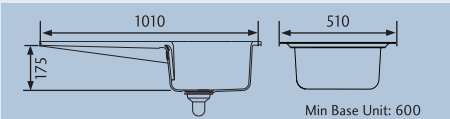

NB: All fire-clay ceramic sinks may have a +/- 5mm tolerance on the measurements.

NEVADA CNV1_/_

- Specification:**
- Overall Size: 1010 x 510
 - Main Bowl Size: 470 x 340
 - Reversible
 - Finish: Fire-Clay Ceramic
 - Waste Kit: WKIT15/*