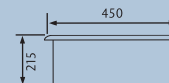

Min Base Unit: 500