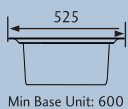

SENATOR SN9951_/_

- Specification:**
- Overall Size: 990 x 525
 - Main Bowl Size: 500 x 400
 - Handed
 - Finish: Brushed
 - Waste Kit: Included

Min Base Unit: 600

SENATOR SN9952_/_

- Specification:**
- Overall Size: 990 x 525
 - Main Bowl Size: 340 x 400
 - Second Bowl Size: 180 x 400
 - Handed
 - Finish: Brushed
 - Waste Kit: Included