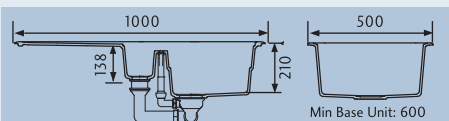

- Specification:**
- Overall Size: 1000 x 500
 - Main Bowl Size: 483 x 423
 - Reversible
 - Finish: Igneous
 - Waste Kit: Included

MAGMA MAG1052/

- Specification:**
- Overall Size: 1000 x 500
 - Main Bowl Size: 343 x 423
 - Second Bowl Size: 120 x 315
 - Reversible
 - Finish: Igneous
 - Waste Kit: Included