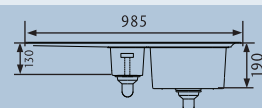

Min Base Unit: 600

Accessories Available (to buy your accessories visit www.rangemastersinks.co.uk):