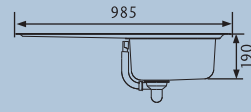

SEDONA SD9851/

Specification:

- Overall Size: 985 x 508
- Main Bowl Size: 400 x 420
- Reversible
- Finish: Micro-Sheen™ with ground edge finish
- Waste Kit: Included

Min Base Unit: 600

SEDONA SD9852/

Specification: