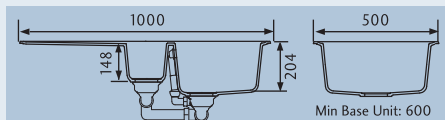

COMPACT AME860/

- Specification:**
- Overall Size: 860 x 500
 - Main Bowl Size: 348 x 422
 - Reversible
 - Finish: Igneous
 - Waste Kit: Included

AMETHYST AME1052/

- Specification:**
- Overall Size: 1000 x 500
 - Main Bowl Size: 341 x 422
 - Second Bowl Size: 161 x 301
 - Reversible
 - Finish: Igneous
 - Waste Kit: Included