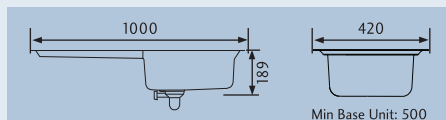

MANHATTAN MN10101_/_

1. **Specification:**
2. Overall Size: 1010 x 515
   - Main Bowl Size: 400 x 420
   - Handed
   - Finish: Micro-Sheen™ with ground edge finish
   - Waste Kit: Included

MANHATTAN MN10102_/_

1. **Specification:**
2. Overall Size: 1010 x 515
   - Main Bowl Size: 350 x 420
   - Second Bowl Size: 156 x 342
   - Handed
   - Finish: Micro-Sheen™ with ground edge finish
   - Waste Kit: Included

MANHATTAN MN10105_/_

1. **Specification:**
2. Overall Size: 1010 x 515
   - Main Bowl Size: 400 x 420
   - Second Bowl Size: 400 x 420
   - Finish: Micro-Sheen™ with ground edge finish
   - Waste Kit: Included

Manhattan

Available as single, 1.5 & double bowl

The Manhattan combines fantastic good looks with universal appeal. Designed to perfectly complement any kitchen scheme, this stainless steel sink is slightly larger than our other inset sinks. It is immensely practical and hard-working, with a recessed drainer preventing water spillage and low profile edges providing a flush, hygienic appearance.

Accessories Available (to buy your accessories visit www.rangemastersinks.co.uk):

Tap Shown Above:

Keyhole

Available as single & 1.5 bowl

Modern, innovative and beautifully understated, the Keyhole is a truly unique concept in sink design – an example of form and function in perfect harmony. Its large, round bowl is ideal for rinsing large pans and woks, while a deep, recessed drainer provides useful additional space for food preparation. The recess also ensures no water spillage when you're draining larger items.

KEYHOLE KY10001_/_

1. **Specification:**
2. Overall Size: 1000 x 520
   - Main Bowl Size: 420ø
   - Reversible
   - Finish: Micro-Sheen™ with ground edge finish
   - Waste Kit: Included

KEYHOLE KY10002_/_