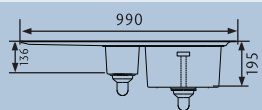

SENATOR SN9951_/_

- Specification:**
- Overall Size: 990 x 525
 - Main Bowl Size: 500 x 400
 - Handed
 - Finish: Brushed
 - Waste Kit: Included

Min Base Unit: 600

SENATOR SN9952_/_

- Specification:**
- Overall Size: 990 x 525
 - Main Bowl Size: 340 x 400
 - Second Bowl Size: 180 x 400
 - Handed
 - Finish: Brushed
 - Waste Kit: Included