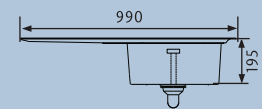

SENATOR SN9951_/_

- Specification:**
- Overall Size: 990 x 525
 - Main Bowl Size: 500 x 400
 - Handed
 - Finish: Brushed
 - Waste Kit: Included

Min Base Unit: 600

SENATOR SN9952_/_

- Specification:**
- Overall Size: 990 x 525
 - Main Bowl Size: 340 x 400
 - Second Bowl Size: 180 x 400
 - Handed
 - Finish: Brushed
 - Waste Kit: Included