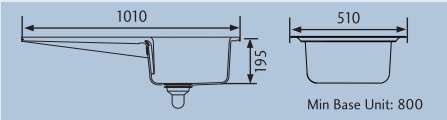

*Waste kits are available in either brass or chrome effect and must be ordered separately.

PORTLAND CPL10101 WH/

Specification:

- Overall Size: 1010 x 510
- Main Bowl Size: 460 x 405
- Reversible**
- Finish: Fire-Clay Ceramic
- Waste Kit: WKIT15/*