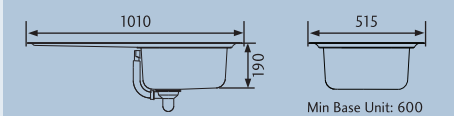

CHICAGO CG9852_/_

Specification:

- Overall Size: 985 x 508
- Main Bowl Size: 350 x 420
- Second Bowl Size: 156 x 342
- Handed
- Finish: Micro-Sheen™ with ground edge finish
- Waste Kit: Included

Accessories Available (to buy your accessories visit www.rangemastersinks.co.uk):

KA12 Draining Basket
- Stainless steel

KA10 Chopping Board
- Bamboo

KA28 Strainer Bowl
- Stainless steel

Tap Shown Above:

TAD3CM/ -
Chrome Finish

MANHATTAN MN10101_/_

- Specification:**
- Overall Size: 1010 x 515
 - Main Bowl Size: 400 x 420
 - Handed
 - Finish: Micro-Sheen™ with ground edge finish
 - Waste Kit: Included

MANHATTAN MN10102_/_

- Specification:**
- Overall Size: 1010 x 515
 - Main Bowl Size: 350 x 420
 - Second Bowl Size: 156 x 342
 - Handed
 - Finish: Micro-Sheen™ with ground edge finish
 - Waste Kit: Included