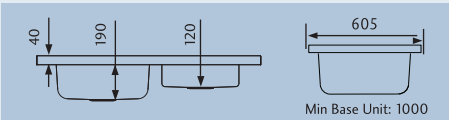

MEZZO MZ10001_/_

Specification:

- Overall Size: 1000 x 605
- Main Bowl Size: 420 x 400
- Handed
- Finish: Micro-Sheen™
- Waste Kit: Included

MEZZO MZ10002_/_

Specification:

- Overall Size: 1000 x 605
- Main Bowl Size: 420 x 400
- Second Bowl Size: 342 x 156
- Handed
- Finish: Micro-Sheen™
- Waste Kit: Included